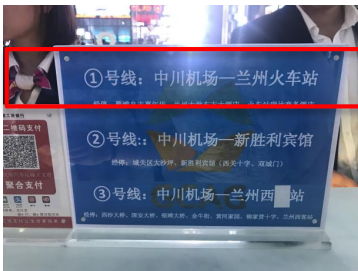

AND

(See following pages)

(Step 4) Take the Path to **Line ①** Airport Shuttle Station

(Step 5) **Alight at Lanzhou University**  
 (The shuttle stops for 5 - 10 minutes)  
 \*\*\*Arrival on Terminal 1\*\*\*

(Step 1) Take the Path to Airport Shuttle Customer Service Centres/Taxi station

(Step 2) Purchase a shuttle ticket (Line ①) at Airport Shuttle Customer Service Centres by Cash (30 RMB)

Tips: Let the ticket seller know which Line (Line ①) that your alighting or with the Chinese word of Lanzhou University – “兰州大学” (Lanzhou Da Xue)