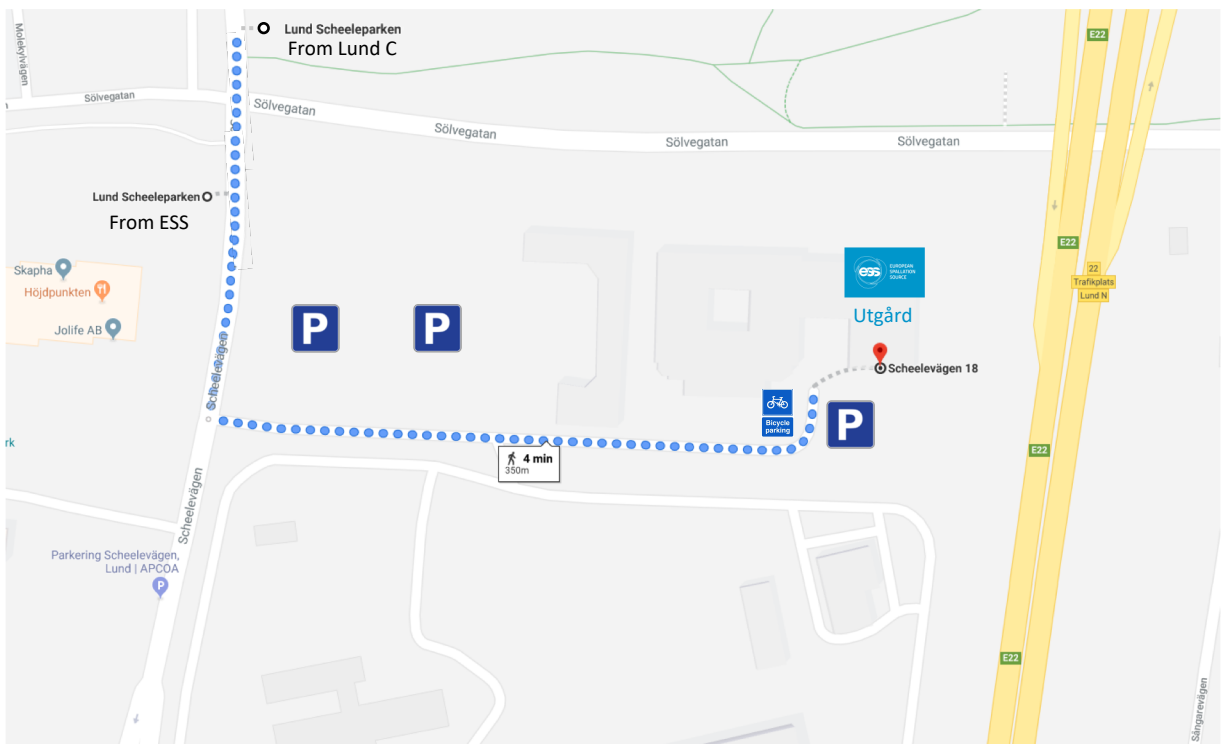

How to get to Utgård

Address:
European Spallation Source ERIC
Utgård
Scheelevägen 18
223 63 Lund

Coming by bus:

Take bus 20 from Lund C or ESS to Scheeleparken.

Coming by car:

30 free parking spaces are available in front of Utgård
If full, please park on the parking spaces (with fee) at the entrance of the street (see map).

Coming by bike:

A covered bike park is available at the entrance of the parking lot.