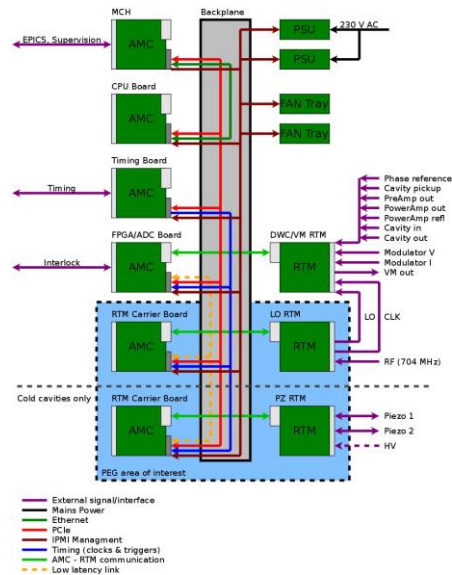

The Polish In-Kind Contribution

RF Distribution System Installation

Power Converters Installation

Cryomodule test

Gamma Blocker system

stop the radiation from activated target

ESS LLRF System

Phase Reference Line

Warsaw University of Technology

Cryogenic Distribution System

Wrocław University of Science and Technology

IKC challenges

How we are working

Two-way flow of information:

- Presenting tenders to Polish companies
- Presenting the capabilities of Polish companies to the Big Science community