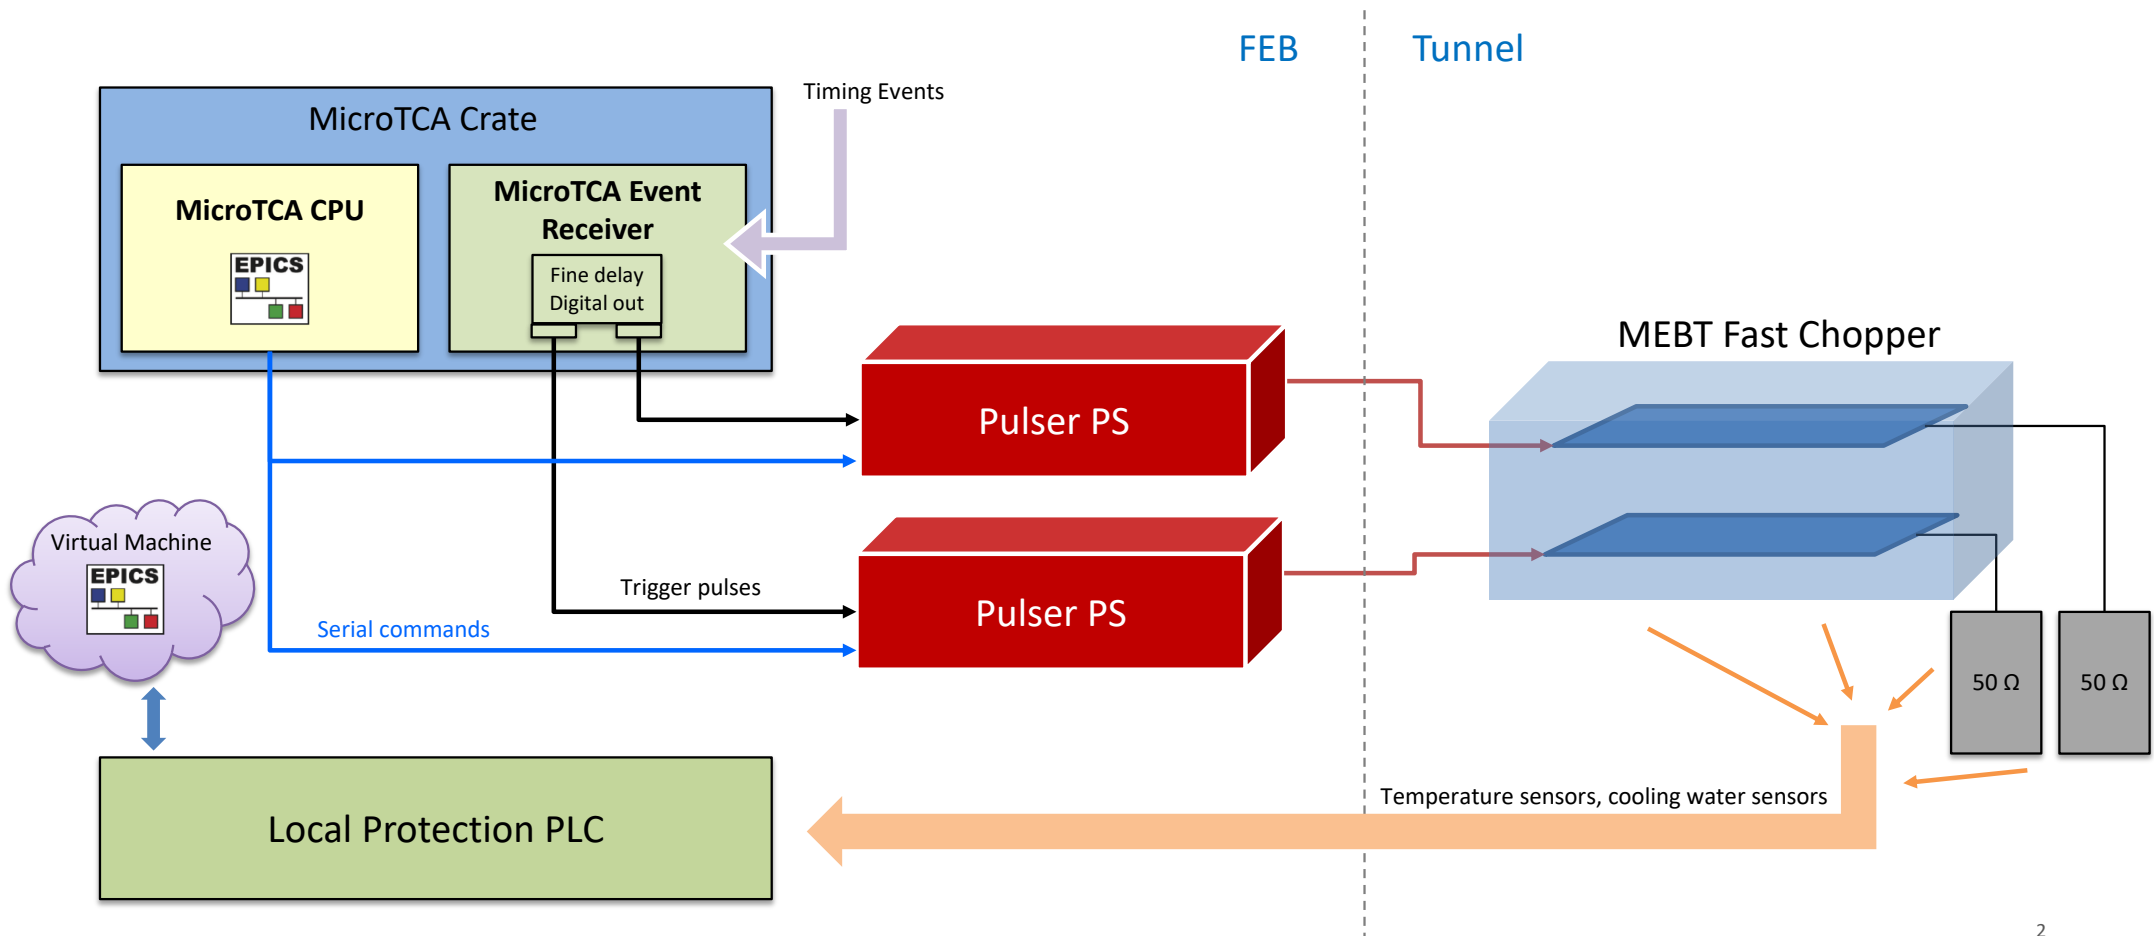

EUROPEAN
SPALLATION
SOURCE

European Spallation Source ICS Status Update

Faye Chicken

Work Package Manager WP04

European Spallation Source ERIC

2019-06-20

- 7 years at Department of Materials, University of Oxford as Instrumentation Technician.
- 2 years at CERN in Radiation Protection with Instrumentation & Logistics group.
- 2016 started at ESS, Aug' 2017 joined ICS.
- Controls Technician & Work Package manager for Hardware core.

Accelerator Update

MEBT Installation

MEBT Chopper Control System

MPS & FBIS

Interface between FBIS and BLM has been finalised.

RTM card is under development by PSI for use on the IOxOS IFC1410 board.

Anticipated delivery is Sept. 2019.

Currently defining interface controls between FBIS and RF Local Protection System (RF LPS)

- Current tests are using intermediate interface of IOxOS DIO3118 FMC board.

EPICS training is currently being organised.