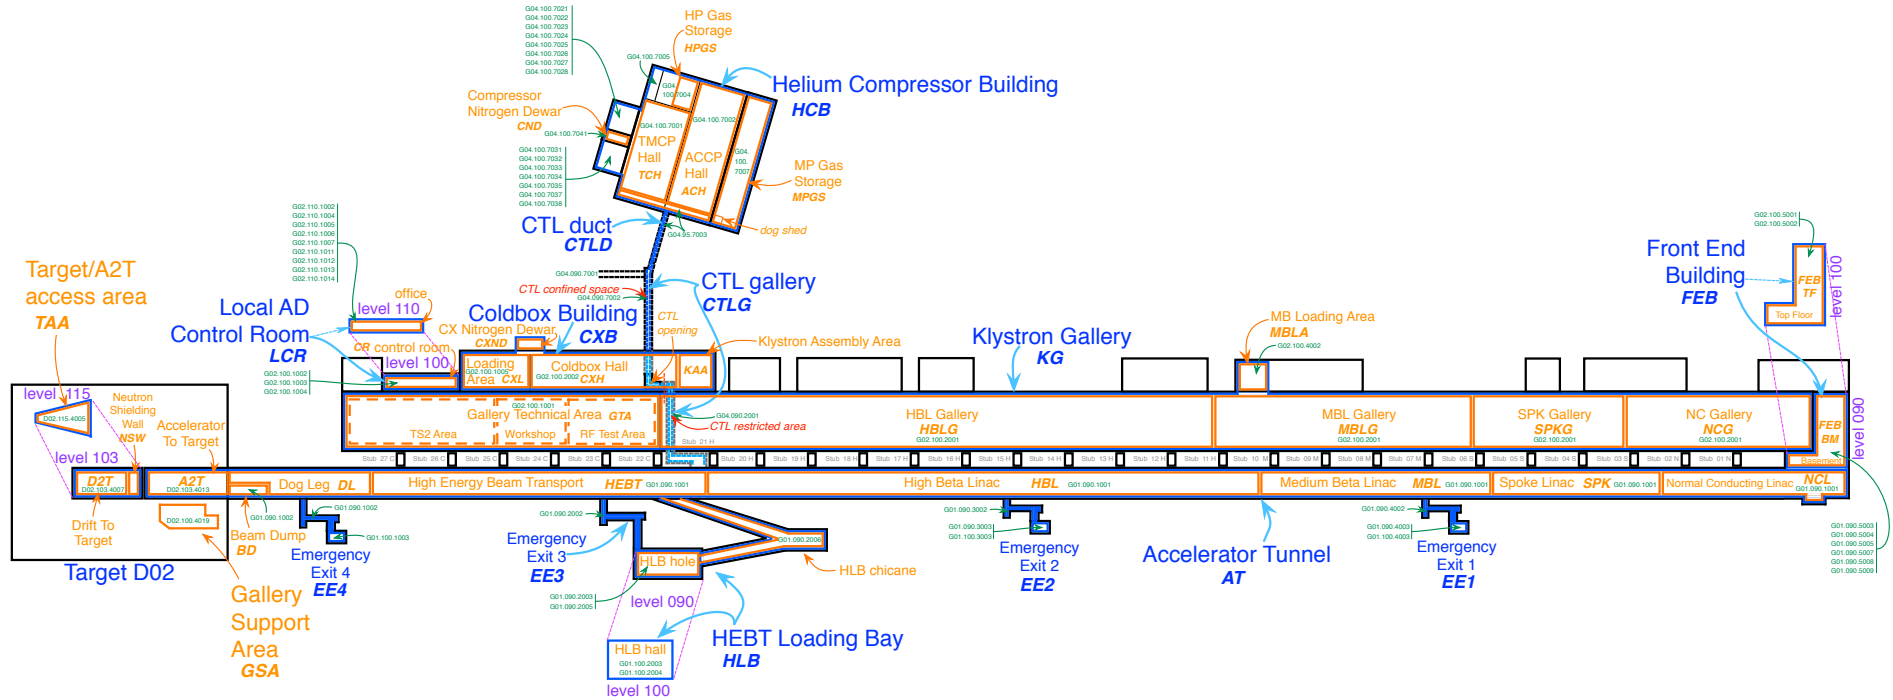

ESS Accelerator Buildings

naming scheme

N. Gazis, W. Hees

2016-05-19

CHES: ESS-0052867

physical buildings: —
 functional buildings: —
 functional areas: —
 CF room numbers: G09.888.7777

ESS Accelerator Buildings

naming scheme

N. Gazis, W. Hees

2016-05-19

CHES: ESS-0052867

physical buildings: —
functional buildings: —
functional areas: —

ESS Accelerator Buildings

naming scheme

N. Gazis, W. Hees