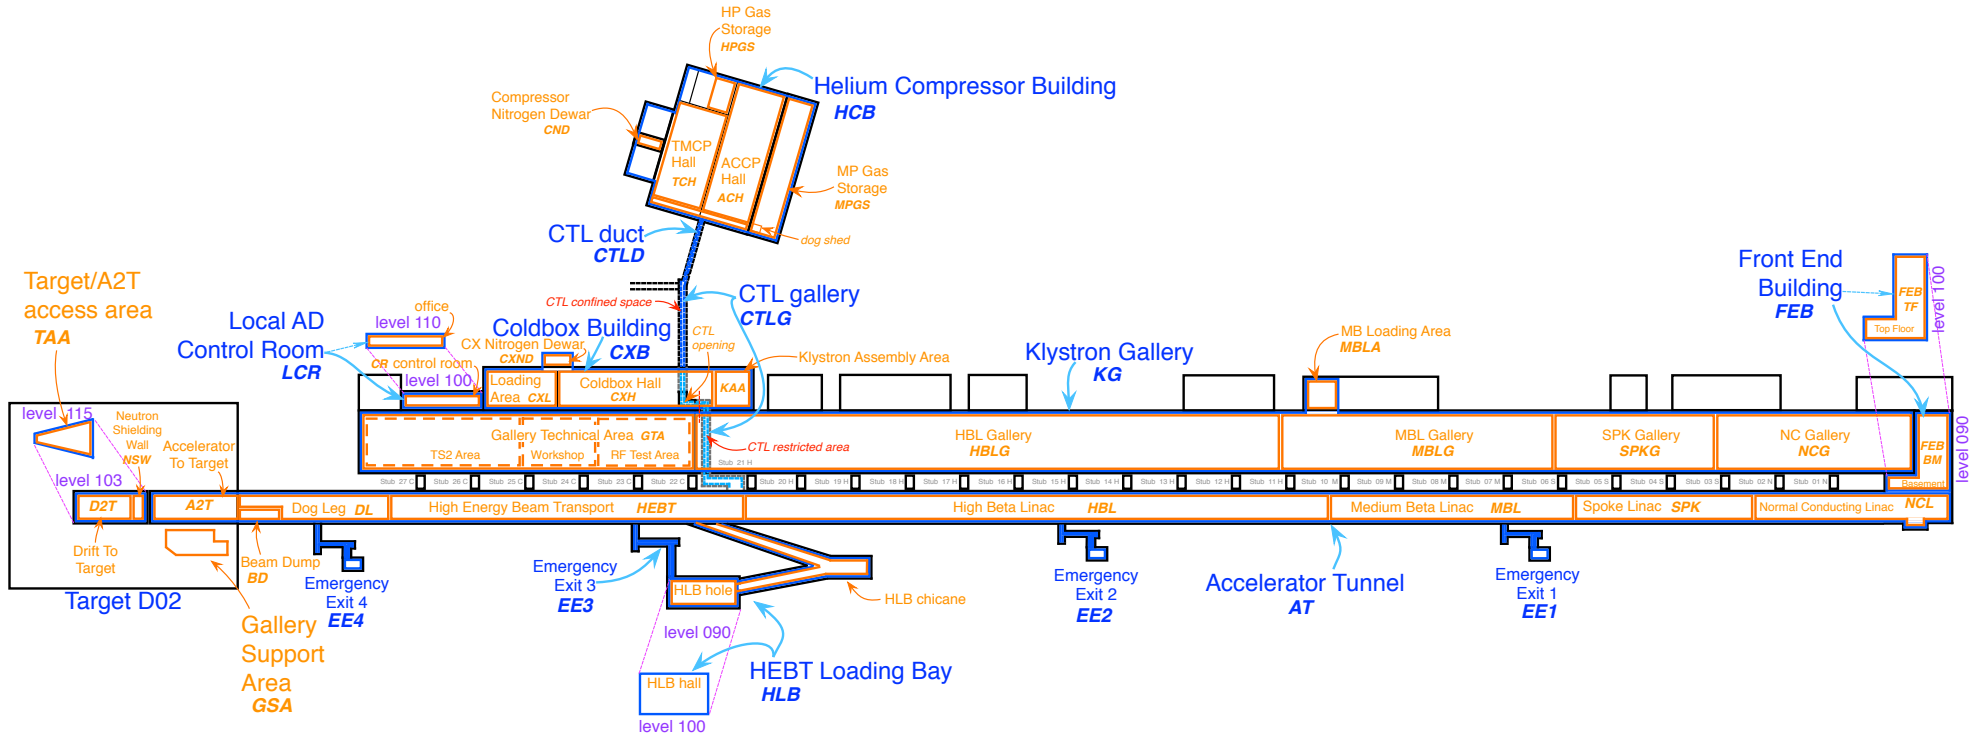

ESS Accelerator Buildings

naming scheme

N. Gazis, W. Hees

2016-05-19

CHES: ESS-0052867

physical buildings: —
 functional buildings: —
 functional areas: —
 CF room numbers: G09.888.7777

ESS Accelerator Buildings

naming scheme

N. Gazis, W. Hees

2016-05-19

CHES: ESS-0052867

physical buildings: —
functional buildings: —
functional areas: —

ESS Accelerator Buildings

naming scheme

N. Gazis, W. Hees