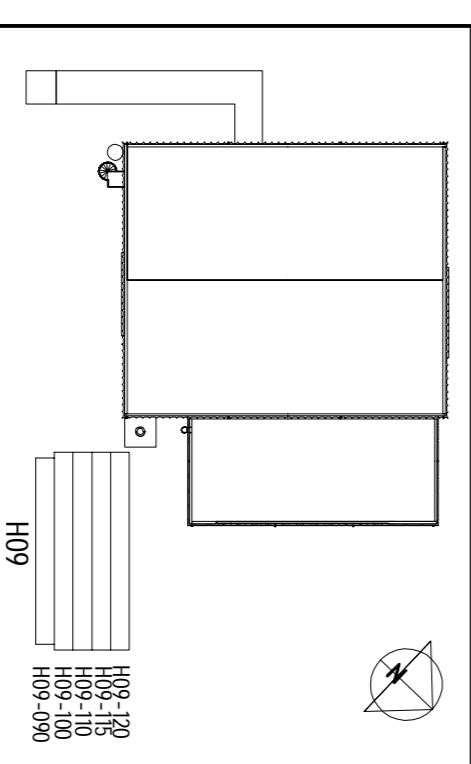

REV	REVISION TYPE	DATE	BY
1	Created	2018-01-08	SEKESN

PRELIMINARY DESIGN
ESS CONVENTIONAL FACILITIES

WASTE BUILDING

H09
H09-100
H09-101
H09-102
H09-200

SCALE
A1 -

ISSUING NUMBER
PS01538--8-H09--051

REV
1

REF:
LAGER: